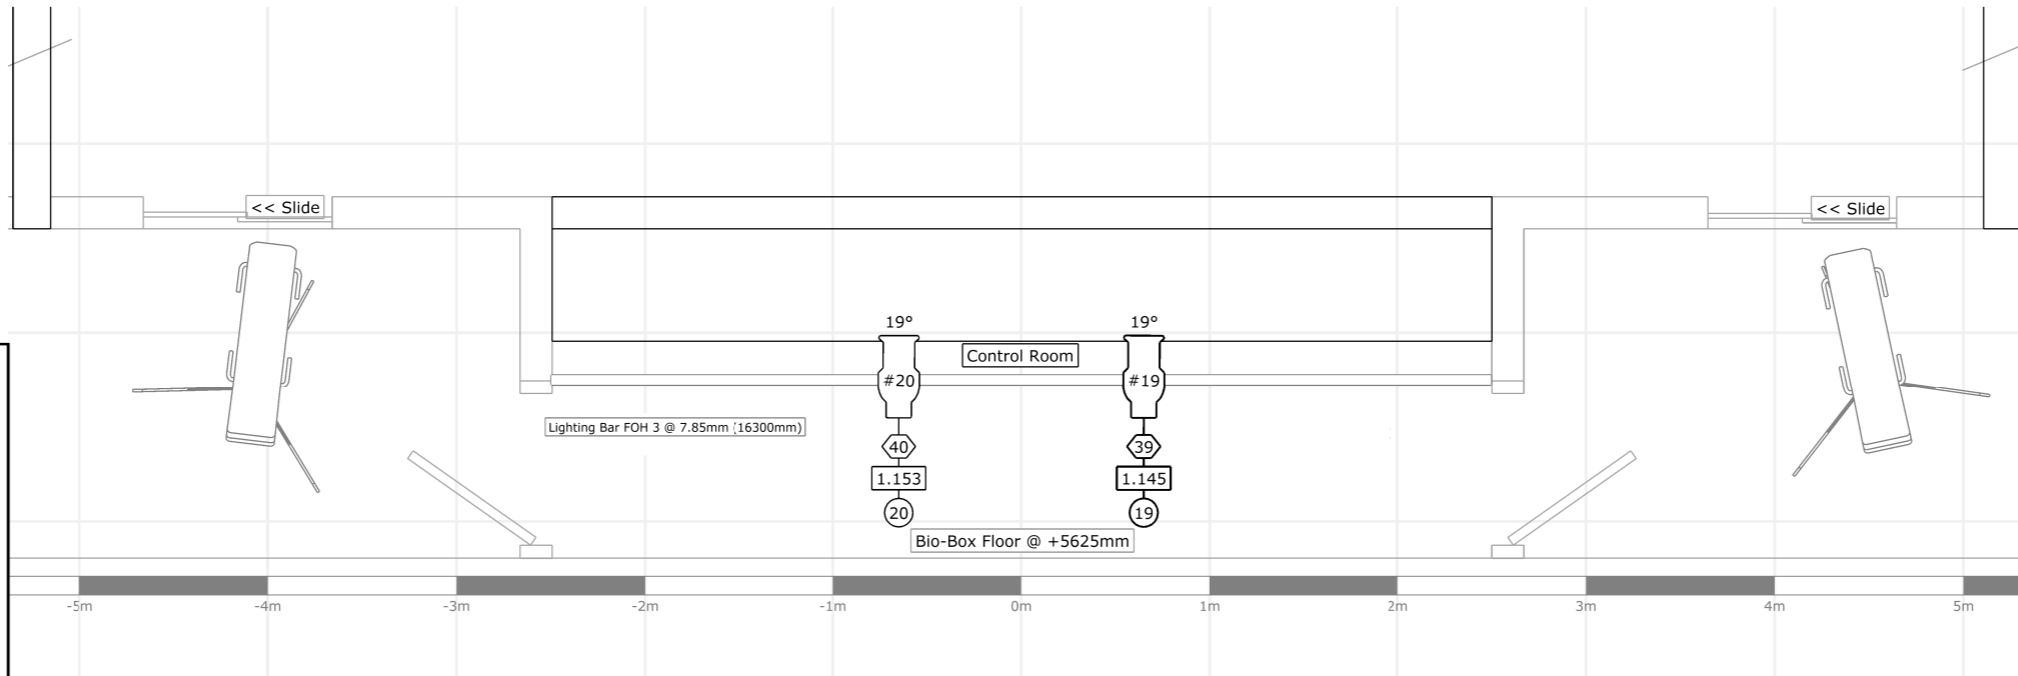

Bridge #1 LX Bar @ 7070mm (1495mm)

Bridge #2 LX Bar @ 7245mm (7445mm)

Lighting Bridge #1

Lighting Bridge #2

- 19° - Beam
- 77805 - Gobo
- #14 - Fixture ID
- 27 - SLO #
- 1.105 - Universe.Address
- 14 - Control Channel

Symbol key

-  eProfile FC
-  LED Litepar Pro Quad-12 25°
-  FREZNO ze - 3 WW HD
-  LED Tracer Followspot

Venue	Theatre Twyford	
Address	16 Market Street, Merimbula, NSW, 2548	
Scale/Paper	Use Rule	
Drawing version	V3 April 2024	